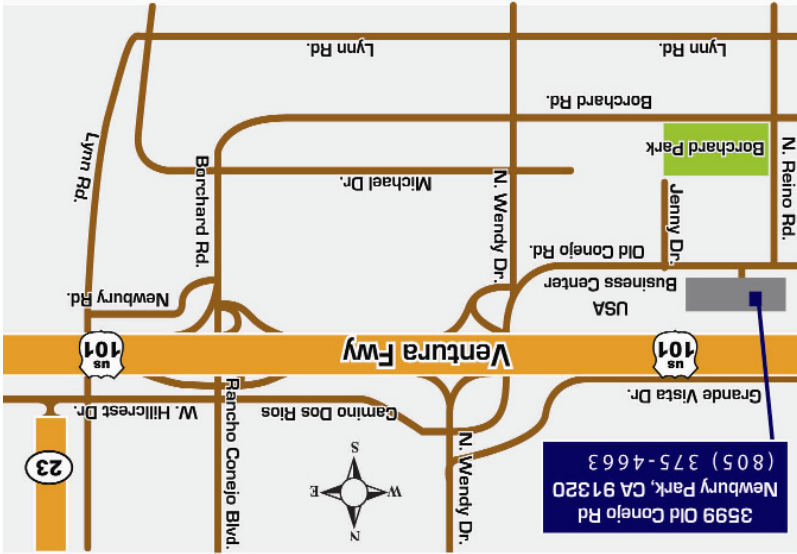

For print directions, please refer to www.monarchsgym.com

3599 Old Conejo Rd.
Newbury Park, CA 91320
EXIT WENDY DR.
101
(805) 375-4663

MONARCHS
ethletics

Monarchs National Gymnastics Training Center, LLC

BEST GYMNASICS CLUB IN
SOUTHERN CALIFORNIA

PLACE
STAMP
HERE